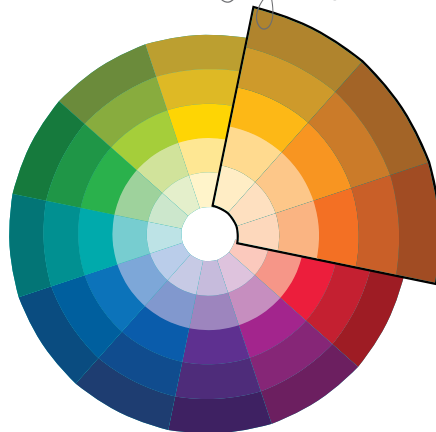

the color wheel

thedignomny.com

monochromatic

analogous

complimentary